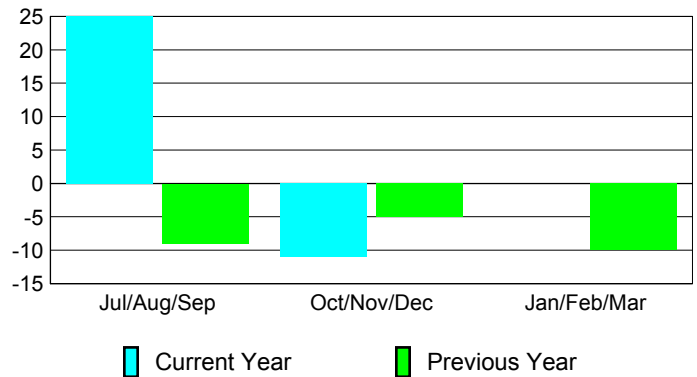

Gender Comparison 2012-2013

Jul/Aug/Sep

Oct/Nov/Dec

Jan/Feb/Mar

Male

Female